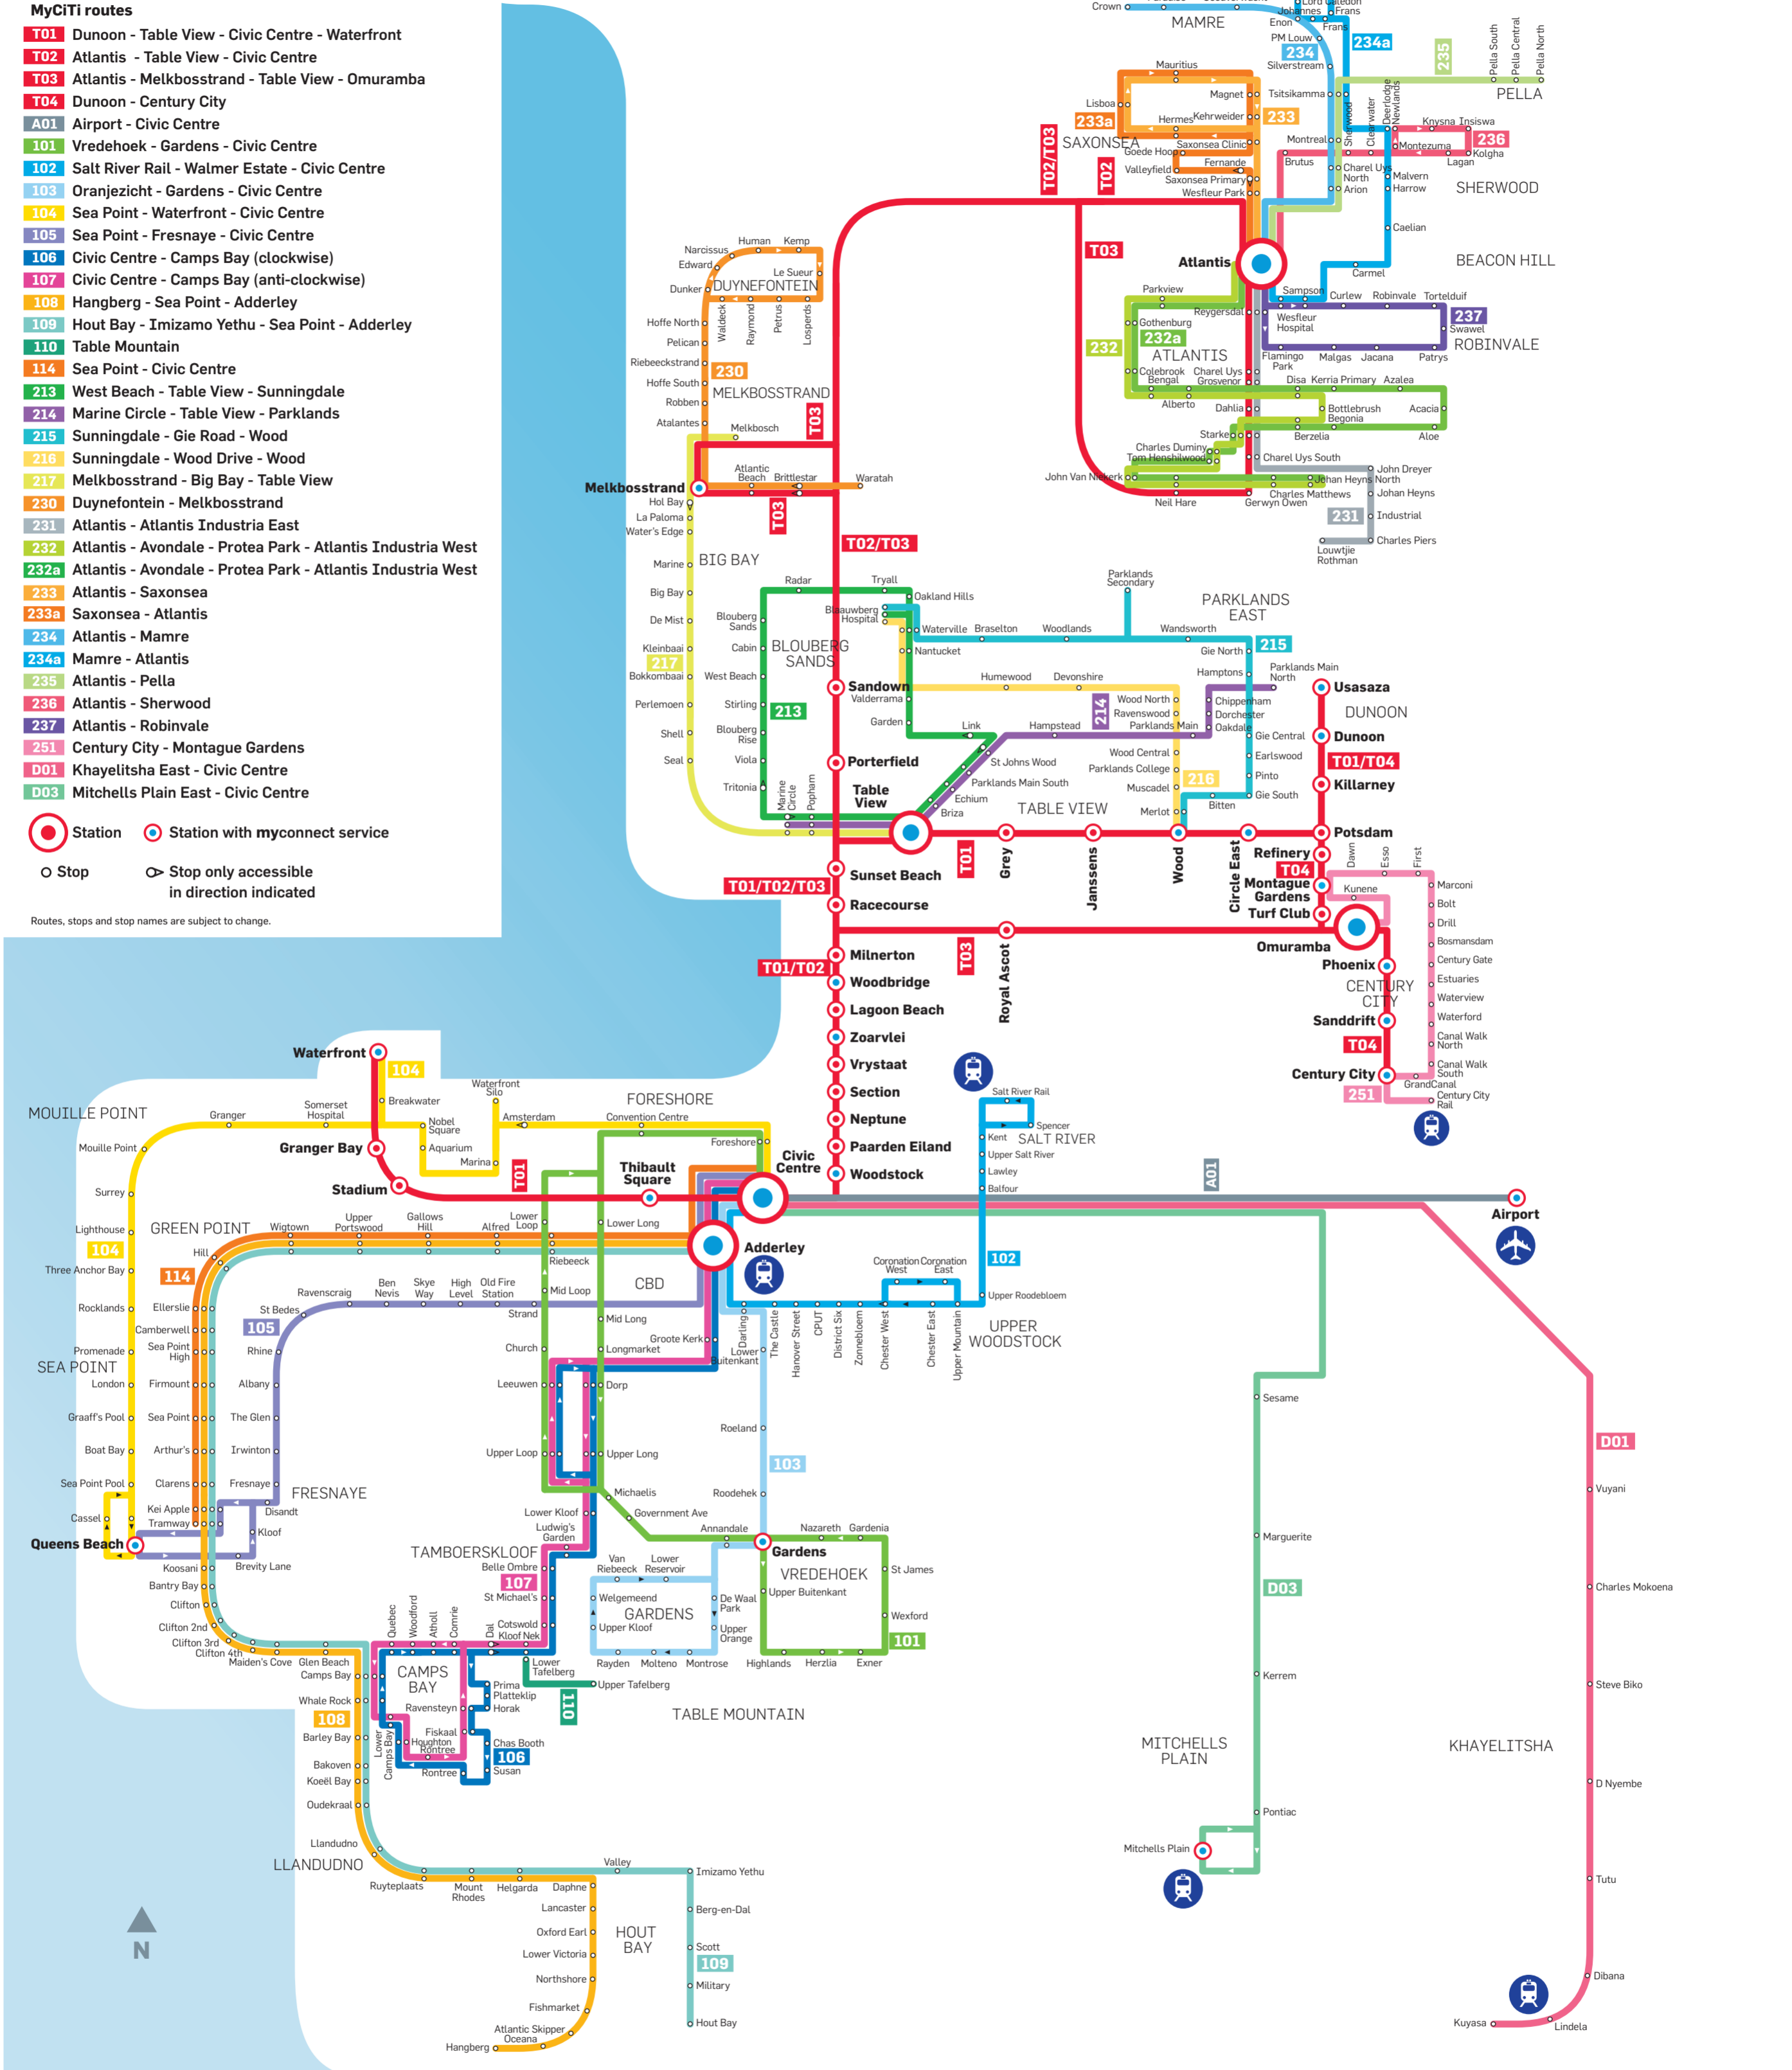

MyCiTi routes as at 5 September 2015

MyCiTi routes

- T01** Dunoon - Table View - Civic Centre - Waterfront
- T02** Atlantis - Table View - Civic Centre
- T03** Atlantis - Melkbosstrand - Table View - Omuramba
- T04** Dunoon - Century City
- A01** Airport - Civic Centre
- 101** Vredehoek - Gardens - Civic Centre
- 102** Salt River Rail - Walmer Estate - Civic Centre
- 103** Oranjezicht - Gardens - Civic Centre
- 104** Sea Point - Waterfront - Civic Centre
- 105** Sea Point - Fresnaye - Civic Centre
- 106** Civic Centre - Camps Bay (clockwise)
- 107** Civic Centre - Camps Bay (anti-clockwise)
- 108** Hangberg - Sea Point - Adderley
- 109** Hout Bay - Imizamo Yethu - Sea Point - Adderley
- 110** Table Mountain
- 114** Sea Point - Civic Centre
- 213** West Beach - Table View - Sunningdale
- 214** Marine Circle - Table View - Parklands
- 215** Sunningdale - Gie Road - Wood
- 216** Sunningdale - Wood Drive - Wood
- 217** Melkbosstrand - Big Bay - Table View
- 230** Duynfontein - Melkbosstrand
- 231** Atlantis - Atlantis Industria East
- 232** Atlantis - Avondale - Protea Park - Atlantis Industria West
- 232a** Atlantis - Avondale - Protea Park - Atlantis Industria West
- 233** Atlantis - Saxonsea
- 233a** Saxonsea - Atlantis
- 234** Atlantis - Mamre
- 234a** Mamre - Atlantis
- 235** Atlantis - Pella
- 236** Atlantis - Sherwood
- 237** Atlantis - Robinvale
- 251** Century City - Montague Gardens
- D01** Khayelitsha East - Civic Centre
- D03** Mitchells Plain East - Civic Centre

- Station
- Station with myconnect service
- Stop
- Stop only accessible in direction indicated

Routes, stops and stop names are subject to change.

For more information call the Transport Information Centre (toll-free 24/7) 0800 65 64 63. Visit www.myciti.org.za